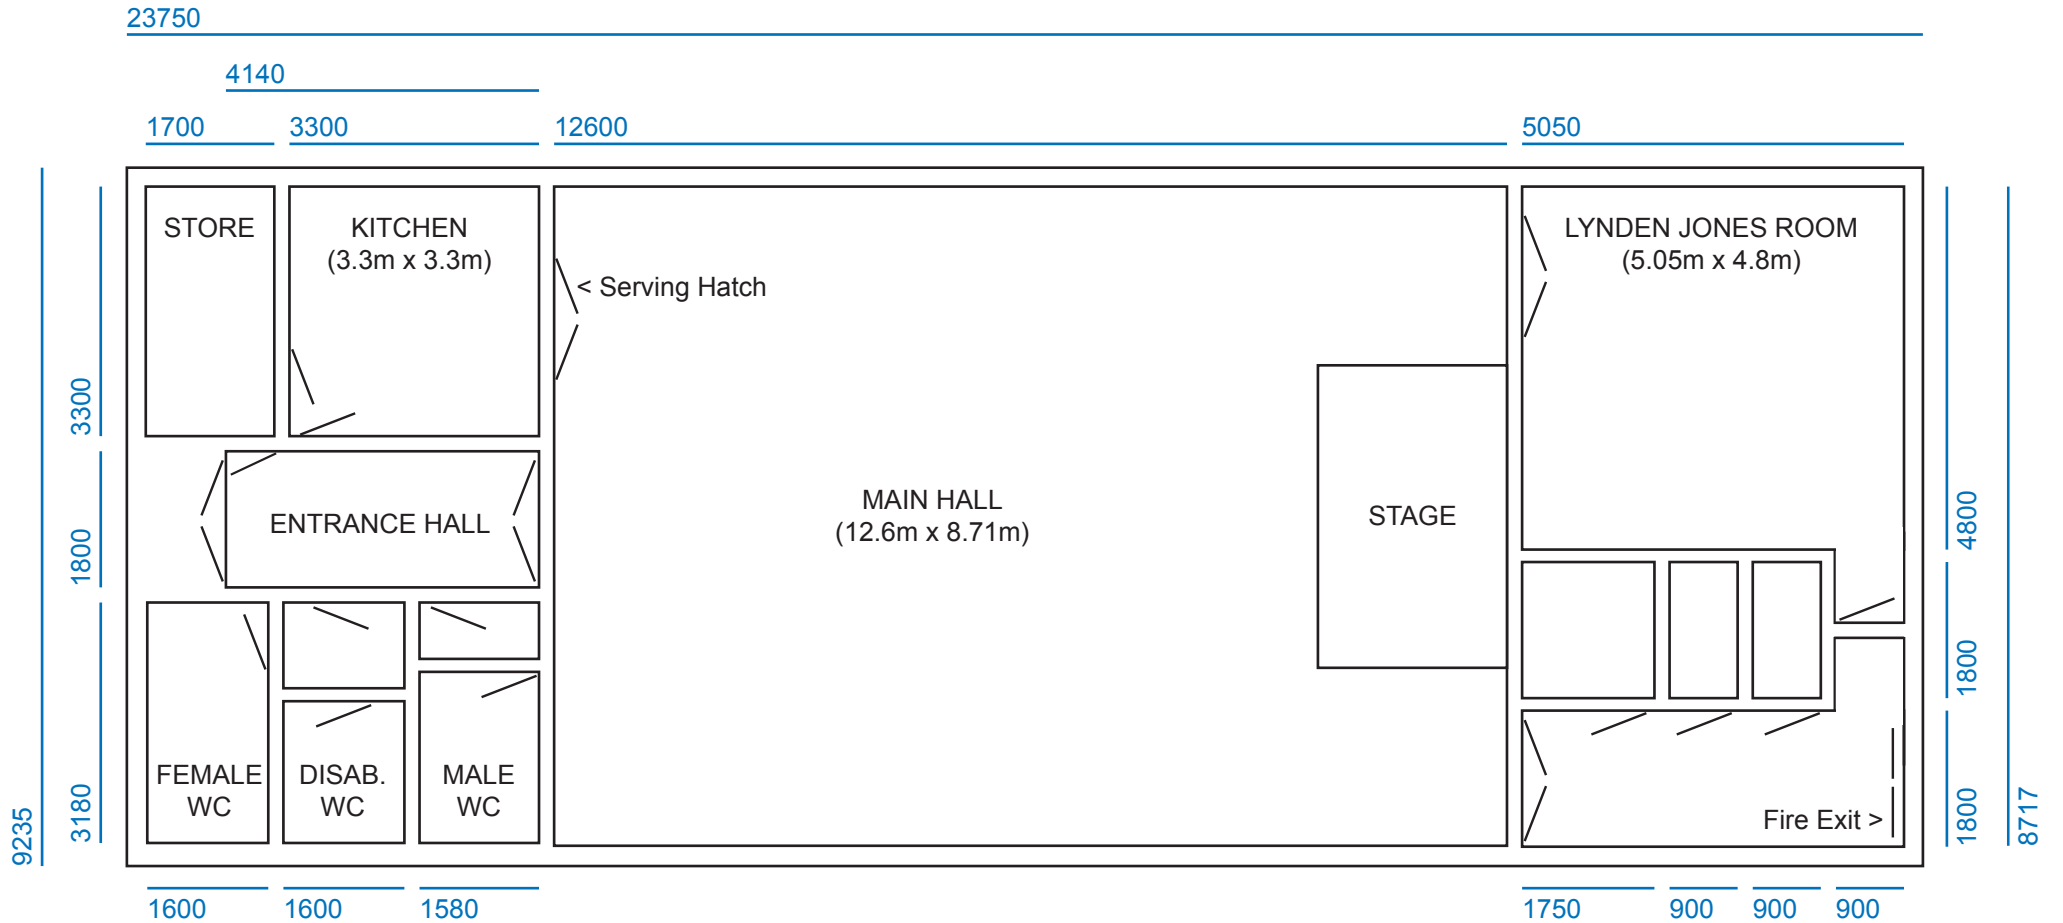

Brookvale Village Hall - Floor Plan

Brookvale
Community Association

All measurements in millimetres.

Scale 1:100.

Main Hall has a sloping ceiling with a height ranging from 2500mm to 3500mm. Rest of building has flat ceilings with a height of 2500mm.